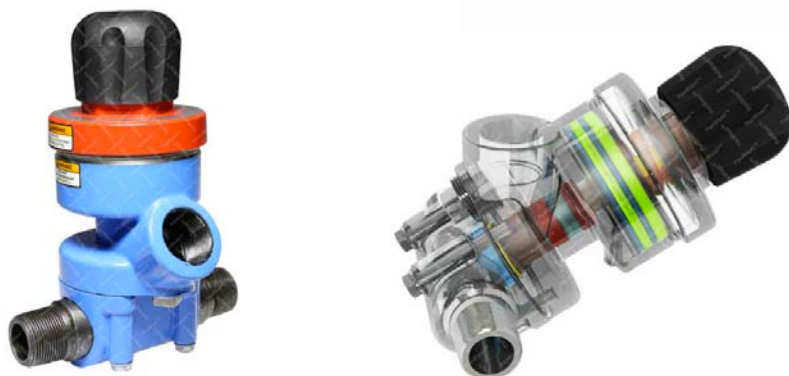

Auto Air Valve Service Kit -

Part No.	Description	Parts Included
RCV1 RKT	Service Kit	2, 4, 5, 7, 9, 10, 12, 14, 16, & 18

Corsa I Air Operated Abrasive Valve – with Tungsten Sleeve

Item	Description	Qty
1	Top	1
2	Anti-Vibration Washer	1
3	Stop Ring	1
4	Spring	1
5	Piston Seal	1
6	Plunger Cover	1
7	Nylon Washer	1
8	Piston	1
9	Tungsten Plunger	1
10	Cylinder	1
11	Plunger Seal	4
12	O-Ring	2
13	Bush	1
14	Urethane Sleeve	1
15	Base	1
16	Flat Washer	4
17	Hex Head Bolt	4
18	Exhaust Filter	1
19	Square Head Plug	1
20	Control Knob	1
21	1 1/4" x 1 1/4" Pipe Nipple	1

Corsa I Valve Service Kits -

Part No.	Description	Parts Included
	Seal Kit	5, 11, 12, 13, & 14

Corsa I Air Operated Abrasive Valve – with Urethane Sleeve

Item	Description	Qty
1	Top	1
2	Anti-Vibration Washer	1
3	Stop Ring	1
4	Spring	1
5	Piston Seal	1
6	Plunger Cover	1
7	Nylon Washer	1
8	Piston	1
9	Tungsten Plunger	1
10	Cylinder	1
11	Plunger Seal	4
12	O-Ring	2
13	Bush	1
14	Urethane Sleeve	1
15	Base	1
16	Flat Washer	4
17	Hex Head Bolt	4
18	Exhaust Filter	1
19	Square Head Plug	1
20	Control Knob	1
21	1 1/4" x 1 1/4" Pipe Nipple	1

Corsa II Valve Service Kits -

Part No.	Description	Parts Included
	Seal Kit	5, 11, 12, 13, & 14

Corsa II Air Operated Abrasive Valve - with Tungsten Sleeve

Item	Description	Qty
1	Top	1
2	Anti-Vibration Washer	1
3	Stop Ring	1
4	Spring	1
5	Piston Seal	1
6	Plunger Cover	1
7	Nylon Washer	1
8	Piston	1
9	Tungsten Plunger	1
10	Cylinder	1
11	Plunger Seal	4
12	O-Ring	2
13	Bush	1
14	Tungsten Sleeve	1
15	Seat	1
16	Seat Holder	1
17	'O' Ring	1
18	Base	1
19	Flat Washer	4
20	Hex Head Bolt	4
21	Exhaust Filter	1
22	Square Head Plug	1
23	Control Knob	1
24	1 1/4" x 1 1/4" Pipe Nipple	1