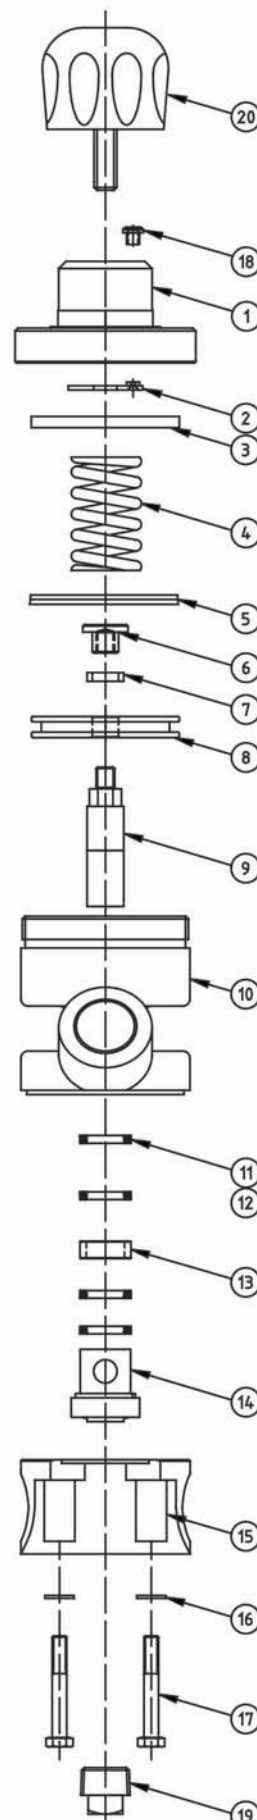

Auto Air Valve Parts List

Item	Description	Qty
1	Cap	1
2	O Ring	1
3	Cover	1
4	Lock Nut 5/16" UNF	1
5	Flat Washer 8mm	2
6	Flat Washer	2
7	Diaphragm	1
8	Guide bush	1
9	O Ring	1
10	O Ring	1
11	Shaft	1
12	Flat Washer	1
13	Seat Holder	1
14	Rubber Gasket	1
15	Retainer	1
16	Lock Nut	1
17	Inner Bush	1
18	O Ring	1
19	Body	1
20	Spring Washer	4
21	Nut 1/4" UNC	4
22	Hex Head Machine Screw 1/4" UNC	4
23	Spring	1

Auto Air Valve Service Kit -

Part No.	Description	Parts Included
RCV1 RKT	Service Kit	2, 4, 5, 7, 9, 10, 12, 14, 16, & 18

Corsa I Air Operated Abrasive Valve – with Tungsten Sleeve

Item	Description	Qty
1	Top	1
2	Anti-Vibration Washer	1
3	Stop Ring	1
4	Spring	1
5	Piston Seal	1
6	Plunger Cover	1
7	Nylon Washer	1
8	Piston	1
9	Tungsten Plunger	1
10	Cylinder	1
11	Plunger Seal	4
12	O-Ring	2
13	Bush	1
14	Urethane Sleeve	1
15	Base	1
16	Flat Washer	4
17	Hex Head Bolt	4
18	Exhaust Filter	1
19	Square Head Plug	1
20	Control Knob	1
21	1 1/4" x 1 1/4" Pipe Nipple	1

Corsa II Valve Service Kits -

Part No.	Description	Parts Included
	Seal Kit	5, 11, 12, 13, & 14

Corsa II Air Operated Abrasive Valve - with Tungsten Sleeve

Item	Description	Qty
1	Top	1
2	Anti-Vibration Washer	1
3	Stop Ring	1
4	Spring	1
5	Piston Seal	1
6	Plunger Cover	1
7	Nylon Washer	1
8	Piston	1
9	Tungsten Plunger	1
10	Cylinder	1
11	Plunger Seal	4
12	O-Ring	2
13	Bush	1
14	Tungsten Sleeve	1
15	Seat	1
16	Seat Holder	1
17	'O' Ring	1
18	Base	1
19	Flat Washer	4
20	Hex Head Bolt	4
21	Exhaust Filter	1
22	Square Head Plug	1
23	Control Knob	1
24	1 1/4" x 1 1/4" Pipe Nipple	1

Fina 1 Abrasive Valve

Item	Description	Qty
1	Control Knob	1
2	Spring Pin	1
3	Bolt 5/16" UNC	2
4	M8 Flat Washer	2
5	Top Body	1
6	Plunger	1
7	Valve Body	1
8	Plunger Seal	1
9	Urethane Sleeve	1
10	Gasket	1
11	O Ring	1
12	O Ring	2
13	Pipe Nipple 1 1/4" - 1 1/4"	1