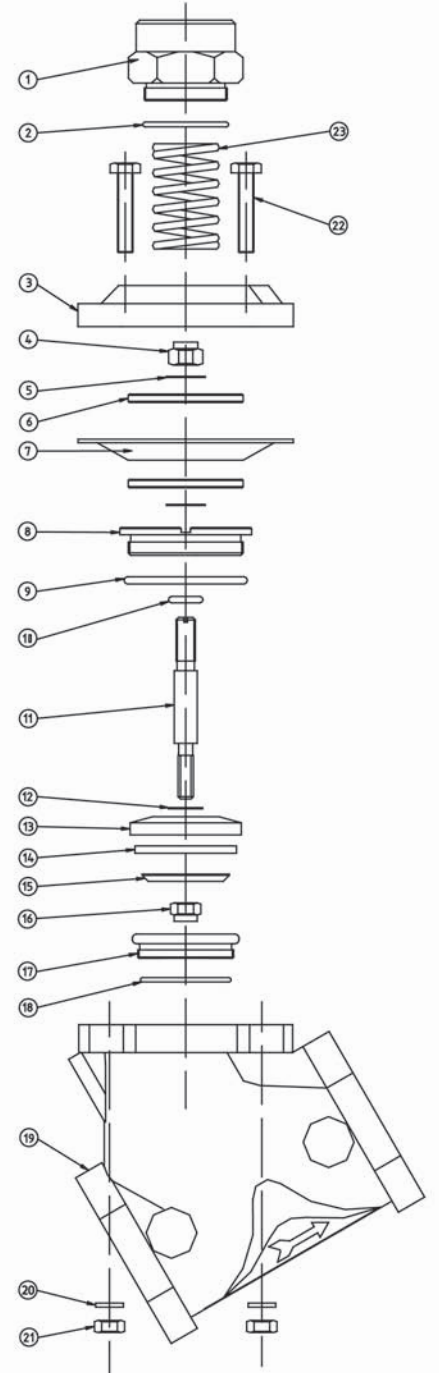

Auto Air Valve Parts List

Item	Description	Qty
1	Cap	1
2	O Ring	1
3	Cover	1
4	Lock Nut 5/16" UNF	1
5	Flat Washer 8mm	2
6	Flat Washer	2
7	Diaphragm	1
8	Guide bush	1
9	O Ring	1
10	O Ring	1
11	Shaft	1
12	Flat Washer	1
13	Seat Holder	1
14	Rubber Gasket	1
15	Retainer	1
16	Lock Nut	1
17	Inner Bush	1
18	O Ring	1
19	Body	1
20	Spring Washer	4
21	Nut 1/4" UNC	4
22	Hex Head Machine Screw 1/4" UNC	4
23	Spring	1

Auto Air Valve Service Kit -

Part No.	Description	Parts Included
RCV1 RKT	Service Kit	2, 4, 5, 7, 9, 10, 12, 14, 16, & 18

Corsa I Air Operated Abrasive Valve – with Tungsten Sleeve

Item	Description	Qty
1	Top	1
2	Anti-Vibration Washer	1
3	Stop Ring	1
4	Spring	1
5	Piston Seal	1
6	Plunger Cover	1
7	Nylon Washer	1
8	Piston	1
9	Tungsten Plunger	1
10	Cylinder	1
11	Plunger Seal	4
12	O-Ring	2
13	Bush	1
14	Urethane Sleeve	1
15	Base	1
16	Flat Washer	4
17	Hex Head Bolt	4
18	Exhaust Filter	1
19	Square Head Plug	1
20	Control Knob	1
21	1 1/4" x 1 1/4" Pipe Nipple	1

Corsa I Valve Service Kits -

Part No.	Description	Parts Included
	Seal Kit	5, 11, 12, 13, & 14

Corsa I Air Operated Abrasive Valve – with Urethane Sleeve

Item	Description	Qty
1	Top	1
2	Anti-Vibration Washer	1
3	Stop Ring	1
4	Spring	1
5	Piston Seal	1
6	Plunger Cover	1
7	Nylon Washer	1
8	Piston	1
9	Tungsten Plunger	1
10	Cylinder	1
11	Plunger Seal	4
12	O-Ring	2
13	Bush	1
14	Urethane Sleeve	1
15	Base	1
16	Flat Washer	4
17	Hex Head Bolt	4
18	Exhaust Filter	1
19	Square Head Plug	1
20	Control Knob	1
21	1 1/4" x 1 1/4" Pipe Nipple	1

Fina 1 Abrasive Valve

Item	Description	Qty
1	Control Knob	1
2	Spring Pin	1
3	Bolt 5/16" UNC	2
4	M8 Flat Washer	2
5	Top Body	1
6	Plunger	1
7	Valve Body	1
8	Plunger Seal	1
9	Urethane Sleeve	1
10	Gasket	1
11	O Ring	1
12	O Ring	2
13	Pipe Nipple 1 1/4" - 1 1/4"	1