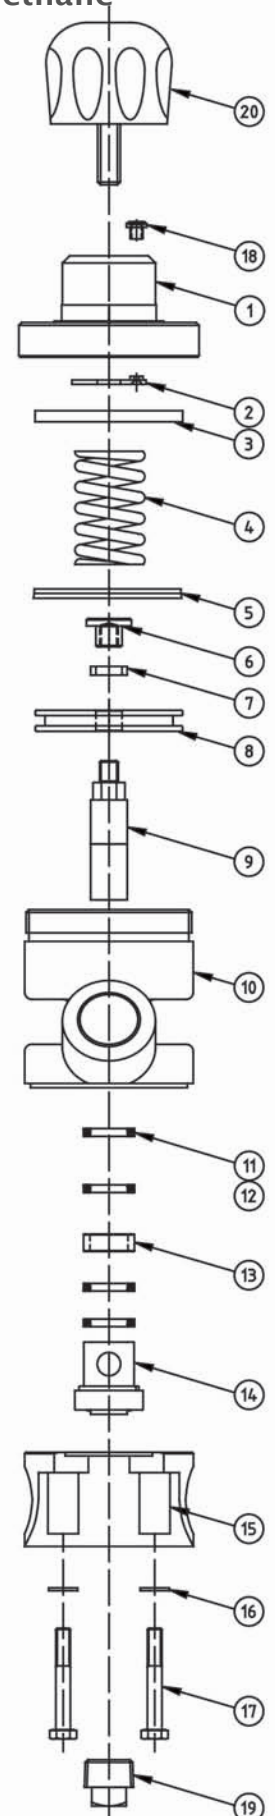

Auto Air Valve Parts List

Item	Description	Qty
1	Cap	1
2	O Ring	1
3	Cover	1
4	Lock Nut 5/16" UNF	1
5	Flat Washer 8mm	2
6	Flat Washer	2
7	Diaphragm	1
8	Guide bush	1
9	O Ring	1
10	O Ring	1
11	Shaft	1
12	Flat Washer	1
13	Seat Holder	1
14	Rubber Gasket	1
15	Retainer	1
16	Lock Nut	1
17	Inner Bush	1
18	O Ring	1
19	Body	1
20	Spring Washer	4
21	Nut 1/4" UNC	4
22	Hex Head Machine Screw 1/4" UNC	4
23	Spring	1

Auto Air Valve Service Kit -

Part No.	Description	Parts Included
RCV1 RKT	Service Kit	2, 4, 5, 7, 9, 10, 12, 14, 16, & 18

Corsa I Air Operated Abrasive Valve – with Tungsten Sleeve

Item	Description	Qty
1	Top	1
2	Anti-Vibration Washer	1
3	Stop Ring	1
4	Spring	1
5	Piston Seal	1
6	Plunger Cover	1
7	Nylon Washer	1
8	Piston	1
9	Tungsten Plunger	1
10	Cylinder	1
11	Plunger Seal	4
12	O-Ring	2
13	Bush	1
14	Urethane Sleeve	1
15	Base	1
16	Flat Washer	4
17	Hex Head Bolt	4
18	Exhaust Filter	1
19	Square Head Plug	1
20	Control Knob	1
21	1 1/4" x 1 1/4" Pipe Nipple	1

Corsa II Valve Service Kits -

Part No.	Description	Parts Included
	Seal Kit	5, 11, 12, 13, & 14

Corsa II Air Operated Abrasive Valve – with Urethane Sleeve

Item	Description	Part No.	Qty
1	Top		1
2	Anti-Vibration Washer		1
3	Stop Ring		1
4	Spring		1
5	Piston Seal		1
6	Plunger Cover		1
7	Nylon Washer		1
8	Piston		1
9	Tungsten Plunger		1
10	Cylinder		1
11	Plunger Seal		4
12	O-Ring		2
13	Bush		1
14	Urethane Sleeve		1
15	Base		1
16	Flat Washer		4
17	Hex Head Bolt		4
18	Exhaust Filter		1
19	Square Head Plug		1
20	Control Knob		1
21	1 1/4" x 1 1/4" Pipe Nipple		1

Fina 1 Abrasive Valve

Item	Description	Qty
1	Control Knob	1
2	Spring Pin	1
3	Bolt 5/16" UNC	2
4	M8 Flat Washer	2
5	Top Body	1
6	Plunger	1
7	Valve Body	1
8	Plunger Seal	1
9	Urethane Sleeve	1
10	Gasket	1
11	O Ring	1
12	O Ring	2
13	Pipe Nipple 1 1/4" - 1 1/4"	1