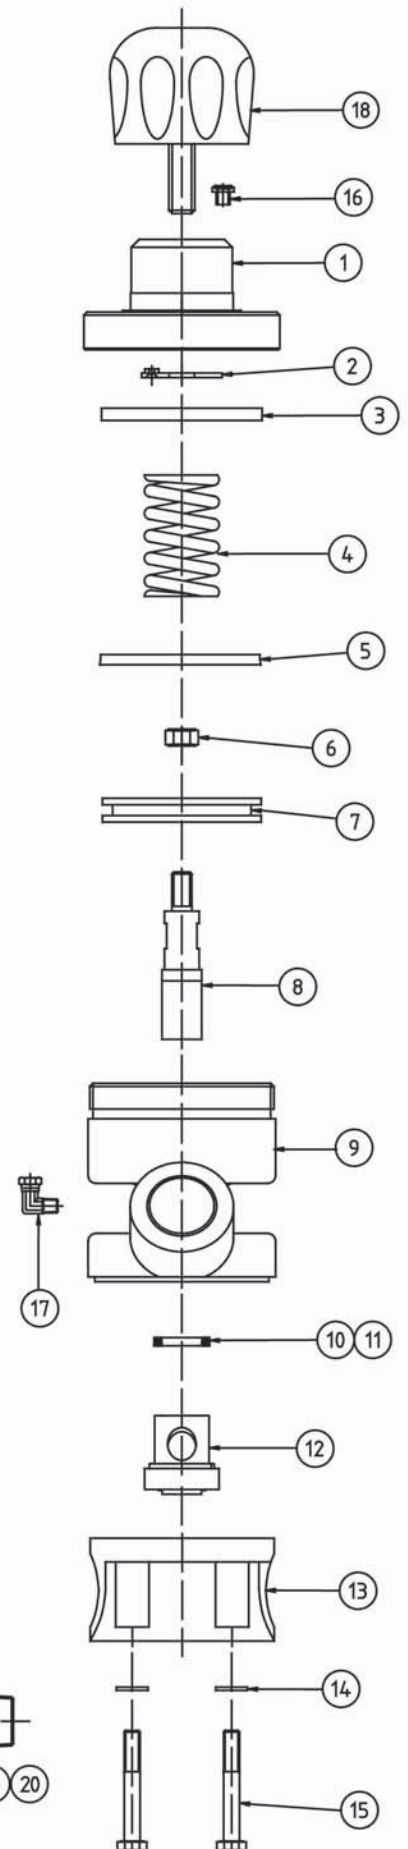

Auto Air Valve Parts List

Item	Description	Qty
1	Cap	1
2	O Ring	1
3	Cover	1
4	Lock Nut 5/16" UNF	1
5	Flat Washer 8mm	2
6	Flat Washer	2
7	Diaphragm	1
8	Guide bush	1
9	O Ring	1
10	O Ring	1
11	Shaft	1
12	Flat Washer	1
13	Seat Holder	1
14	Rubber Gasket	1
15	Retainer	1
16	Lock Nut	1
17	Inner Bush	1
18	O Ring	1
19	Body	1
20	Spring Washer	4
21	Nut 1/4" UNC	4
22	Hex Head Machine Screw 1/4" UNC	4
23	Spring	1

Auto Air Valve Service Kit -

Part No.	Description	Parts Included
RCV1 RKT	Service Kit	2, 4, 5, 7, 9, 10, 12, 14, 16, & 18

Corsa I Air Operated Abrasive Valve – with Tungsten Sleeve

Item	Description	Qty
1	Top	1
2	Anti-Vibration Washer	1
3	Stop Ring	1
4	Spring	1
5	Piston Seal	1
6	Plunger Cover	1
7	Nylon Washer	1
8	Piston	1
9	Tungsten Plunger	1
10	Cylinder	1
11	Plunger Seal	4
12	O-Ring	2
13	Bush	1
14	Urethane Sleeve	1
15	Base	1
16	Flat Washer	4
17	Hex Head Bolt	4
18	Exhaust Filter	1
19	Square Head Plug	1
20	Control Knob	1
21	1 1/4" x 1 1/4" Pipe Nipple	1

Corsa I Valve Service Kits -

Part No.	Description	Parts Included
	Seal Kit	5, 11, 12, 13, & 14

Corsa I Air Operated Abrasive Valve – with Urethane Sleeve

Item	Description	Qty
1	Top	1
2	Anti-Vibration Washer	1
3	Stop Ring	1
4	Spring	1
5	Piston Seal	1
6	Plunger Cover	1
7	Nylon Washer	1
8	Piston	1
9	Tungsten Plunger	1
10	Cylinder	1
11	Plunger Seal	4
12	O-Ring	2
13	Bush	1
14	Urethane Sleeve	1
15	Base	1
16	Flat Washer	4
17	Hex Head Bolt	4
18	Exhaust Filter	1
19	Square Head Plug	1
20	Control Knob	1
21	1 1/4" x 1 1/4" Pipe Nipple	1

Fina 1 Abrasive Valve

Item	Description	Qty
1	Control Knob	1
2	Spring Pin	1
3	Bolt 5/16" UNC	2
4	M8 Flat Washer	2
5	Top Body	1
6	Plunger	1
7	Valve Body	1
8	Plunger Seal	1
9	Urethane Sleeve	1
10	Gasket	1
11	O Ring	1
12	O Ring	2
13	Pipe Nipple 1 1/4" - 1 1/4"	1